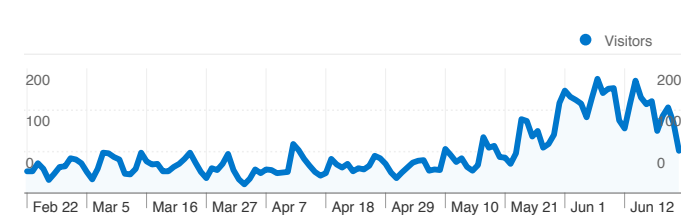

Site Usage

9,687 Visits

66.76% Bounce Rate

17,882 Pageviews

00:01:18 Avg. Time on Site

1.85 Pages/Visit

46.54% % New Visits

Visitors Overview

4,869 people visited this site

9,687 Visits

4,869 Absolute Unique Visitors

17,882 Pageviews

1.85 Average Pageviews

00:01:18 Time on Site

66.76% Bounce Rate

46.54% New Visits

9,687 visits came from 35 countries/territories

Site Usage

Country/Territory	Visits	Pages/Visit	Avg. Time on Site	% New Visits	Bounce Rate
Visits 9,687 % of Site Total: 100.00%	Pages/Visit 1.85 Site Avg: 1.85 (0.00%)	Avg. Time on Site 00:01:18 Site Avg: 00:01:18 (0.00%)	% New Visits 46.60% Site Avg: 46.54% (0.13%)	Bounce Rate 66.76% Site Avg: 66.76% (0.00%)	
Australia	9,498	1.84	00:01:18	45.99%	66.74%
United Kingdom	42	1.79	00:01:59	88.10%	64.29%
United States	32	1.69	00:00:27	87.50%	78.12%
Hong Kong	27	2.19	00:02:11	44.44%	59.26%
Singapore	8	3.38	00:05:27	50.00%	37.50%
Canada	7	1.29	00:00:04	100.00%	85.71%
United Arab Emirates	7	2.14	00:00:45	0.00%	42.86%
Japan	7	3.86	00:01:38	57.14%	57.14%
Russia	6	1.00	00:00:00	100.00%	100.00%

Jamaica	6	1.00	00:00:00	83.33%	100.00%
					1 - 10 of 35

Pages on this site were viewed a total of 17,882 times

 **17,882** Pageviews

 **14,279** Unique Views

 **66.76%** Bounce Rate

Top Content

Pages	Pageviews	% Pageviews
/lawnotes/	10,660	59.61%
/	3,340	18.68%
/blog/	1,229	6.87%
/IRL/IRL.html	664	3.71%
/blog/files/tag-qut002c-law-notes002c-exam-notes.html	651	3.64%