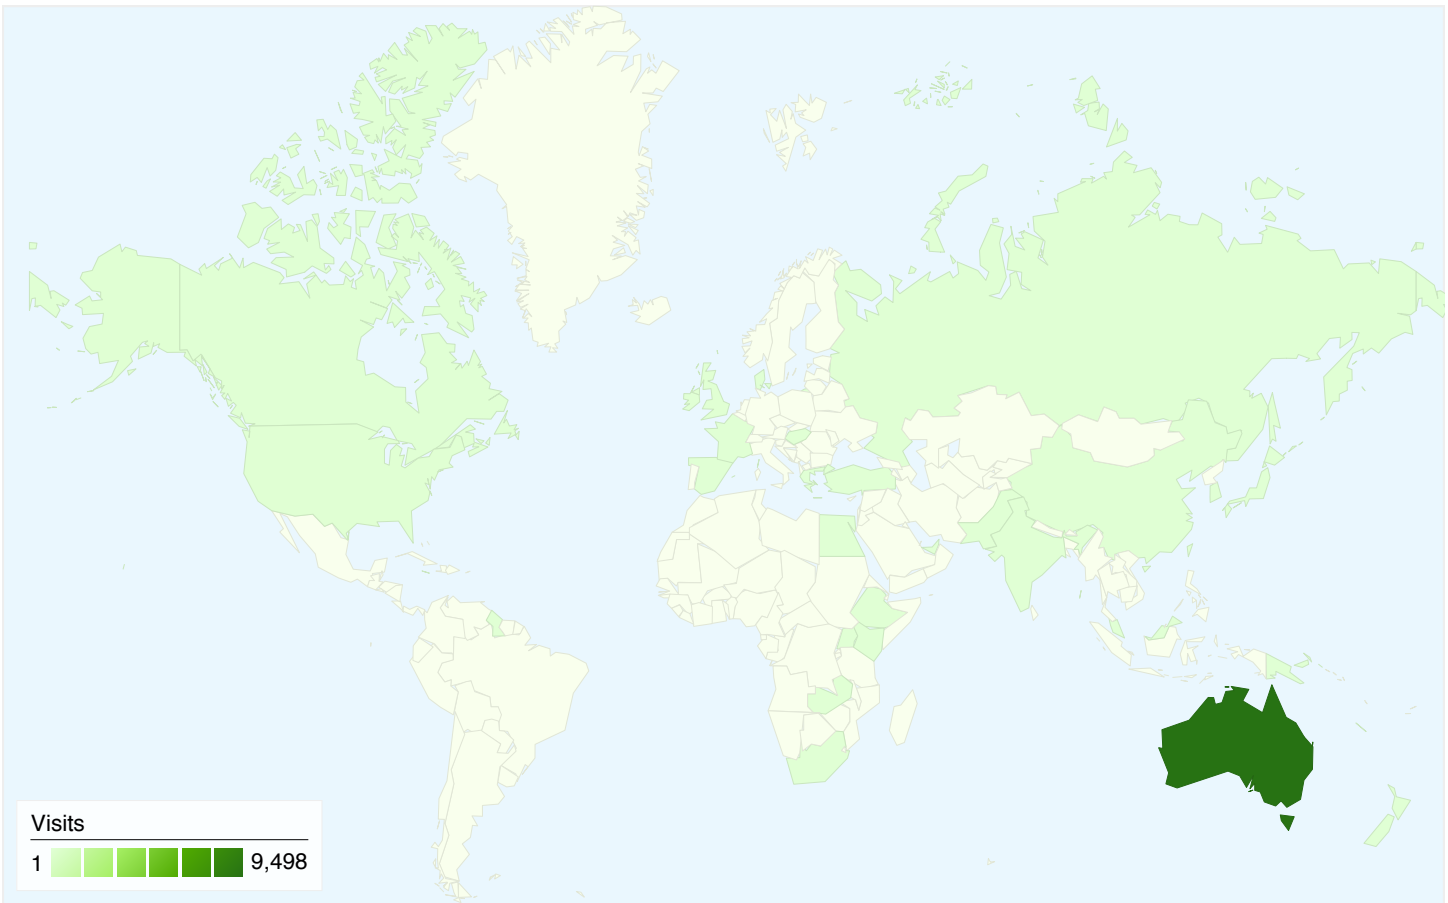

Visitors
4,869

Map Overlay

Traffic Sources Overview

- **Search Engines**
6,863.00 (70.85%)
- **Referring Sites**
1,619.00 (16.71%)
- **Direct Traffic**
1,205.00 (12.44%)

Content Overview

Pages	Pageviews	% Pageviews
/lawnotes/	10,660	59.61%
/	3,340	18.68%
/blog/	1,229	6.87%
/IRL/IRL.html	664	3.71%
/blog/files/tag-qut002c-law-	651	3.64%

4,869 people visited this site

9,687 Visits

4,869 Absolute Unique Visitors

17,882 Pageviews

1.85 Average Pageviews

00:01:18 Time on Site

66.76% Bounce Rate

46.54% New Visits

All traffic sources sent a total of 9,687 visits

-  12.44% Direct Traffic
-  16.71% Referring Sites
-  70.85% Search Engines

- **Search Engines**
6,863.00 (70.85%)
- **Referring Sites**
1,619.00 (16.71%)
- **Direct Traffic**
1,205.00 (12.44%)

9,687 visits came from 35 countries/territories

Site Usage

Country/Territory	Visits	Pages/Visit	Avg. Time on Site	% New Visits	Bounce Rate
Visits 9,687 % of Site Total: 100.00%	Pages/Visit 1.85 Site Avg: 1.85 (0.00%)	Avg. Time on Site 00:01:18 Site Avg: 00:01:18 (0.00%)	% New Visits 46.60% Site Avg: 46.54% (0.13%)	Bounce Rate 66.76% Site Avg: 66.76% (0.00%)	
Australia	9,498	1.84	00:01:18	45.99%	66.74%
United Kingdom	42	1.79	00:01:59	88.10%	64.29%
United States	32	1.69	00:00:27	87.50%	78.12%
Hong Kong	27	2.19	00:02:11	44.44%	59.26%
Singapore	8	3.38	00:05:27	50.00%	37.50%
Canada	7	1.29	00:00:04	100.00%	85.71%
United Arab Emirates	7	2.14	00:00:45	0.00%	42.86%
Japan	7	3.86	00:01:38	57.14%	57.14%
Russia	6	1.00	00:00:00	100.00%	100.00%